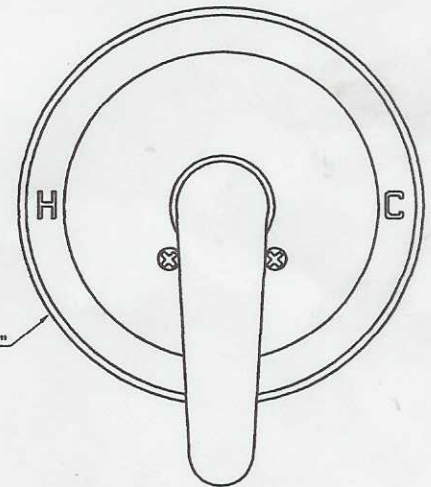

C401C81	

- Single handle Tub/Shower faucet
- Forged brass valve body w/ integral stops
- Metal lever handle
- CERAMIC CARTRIDGE
- Universal fitting (1/2" IP)
- 3-setting ABS massage shower head
- Shower head 2.5 GPM @ 80 PSI
- Pressure balance
- VOLUME CONTROL
- LIMIT STOPS