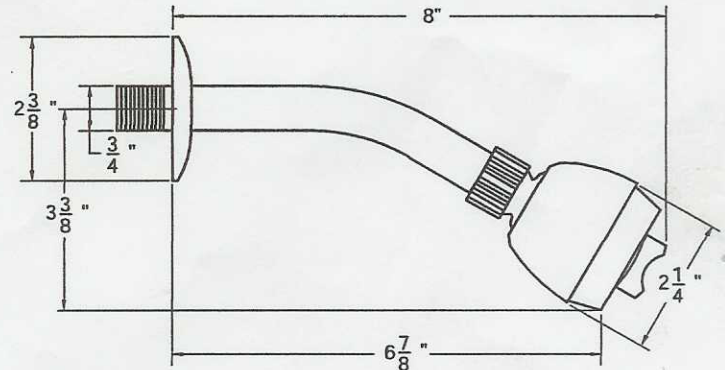

C401C81	

- Single handle Tub/Shower faucet
- Forged brass valve body w/ integral stops
- Metal lever handle
- CERAMIC CARTRIDGE
- Universal fitting (1/2" IP)
- 3-setting ABS massage shower head
- Shower head 2.5 GPM @ 80 PSI
- Pressure balance
- VOLUME CONTROL
- LIMIT STOPS

DECOR BRASS CORPORATION

#190 - 2188 #5 ROAD

RICHMOND, B.C. V6X 2T1