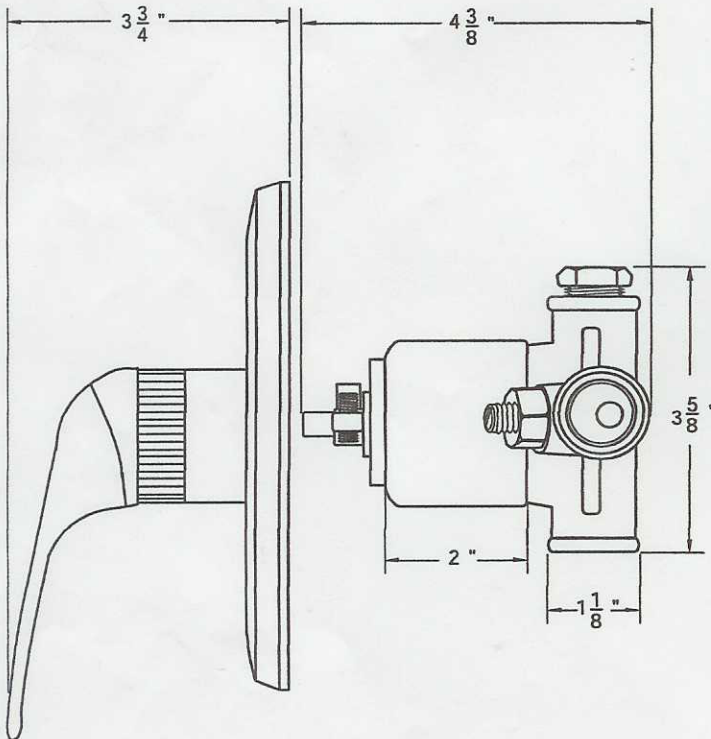

C401C81	

- Single handle Tub/Shower faucet
- Forged brass valve body w/ integral stops
- Metal lever handle
- CERAMIC CARTRIDGE
- Universal fitting (1/2" IP)
- 3-setting ABS massage shower head
- Shower head 2.5 GPM @ 80 PSI
- Pressure balance
- VOLUME CONTROL
- LIMIT STOPS

DECOR BRASS CORPORATION

#190 - 2188 #5 ROAD

RICHMOND, B.C. V6X 2T1