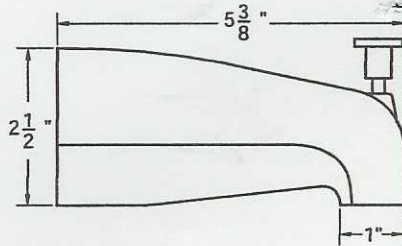

C401C81	

- Single handle Tub/Shower faucet
- Forged brass valve body w/ integral stops
- Metal lever handle
- CERAMIC CARTRIDGE
- Universal fitting (1/2" IP)
- 3-setting ABS massage shower head
- Shower head 2.5 GPM @ 80 PSI
- Pressure balance
- VOLUME CONTROL
- LIMIT STOPS